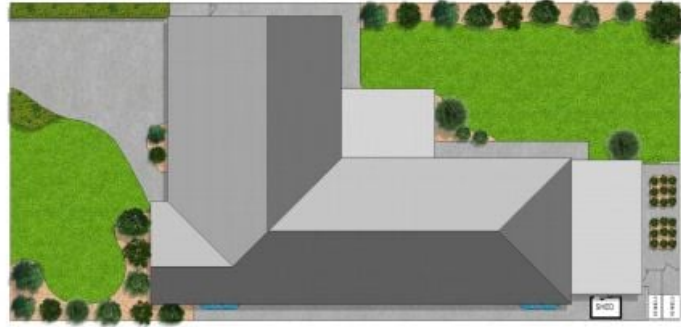

SITE PLAN (NOT TO SCALE)