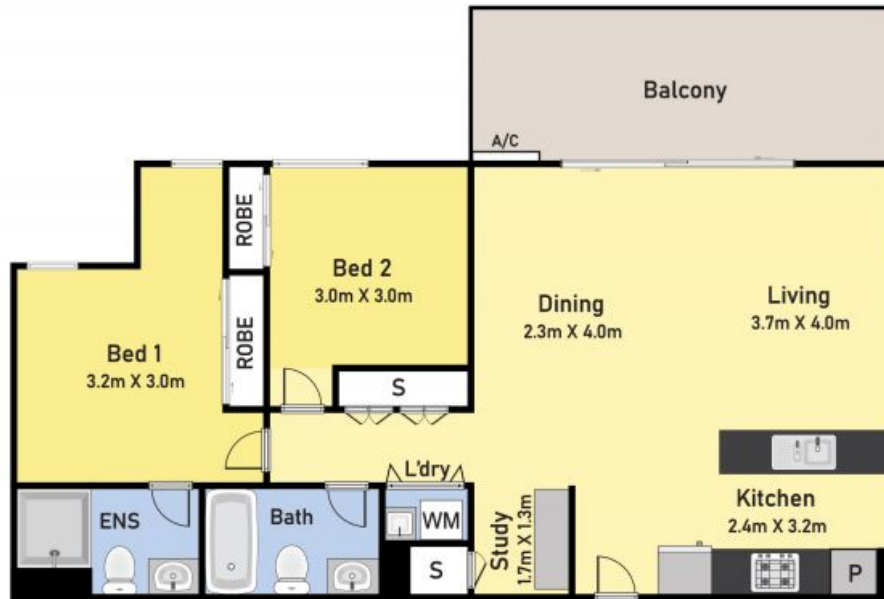

Scale in metres. Indicative only. All information contained herein is obtained from sources we believe to be accurate, we cannot guarantee its accuracy. Interested persons should make and rely on their own enquiries.

601/54 Soldiers Parade, Edmondson Park NSW 2174

601/54 Soldiers Parade, Edmondson Park, NSW