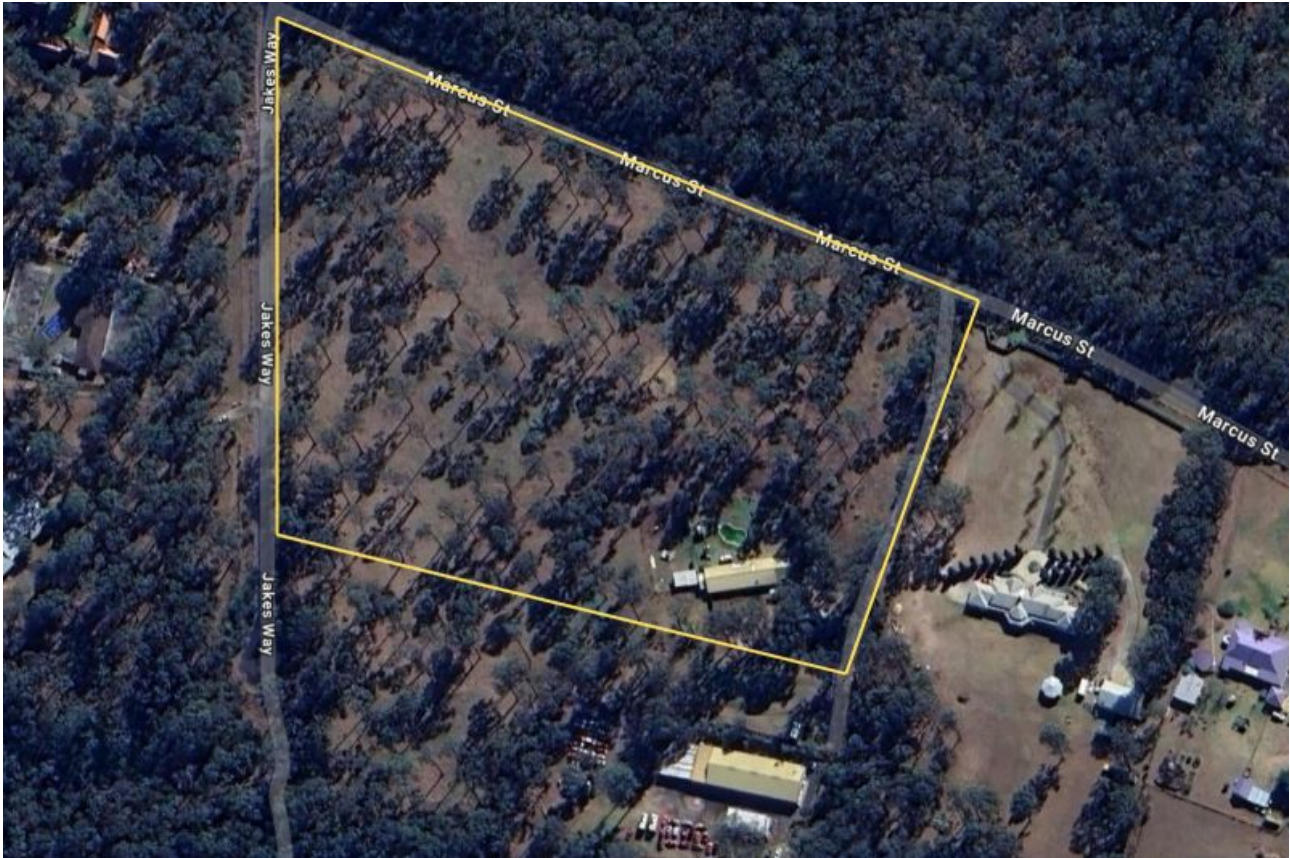

105 Marcus St WILTON, NSW

This light filled home has had a face lift!

For more details please visit <https://www.gyproperty.com.au/8032392>

Inspect:

Emily Fenech

0401 287 878

105 Marcus St, WILTON, NSW