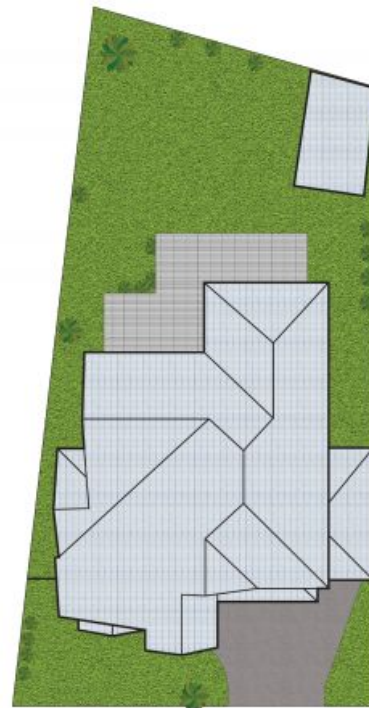

0 1 2 3 4 5 SCALE (METRES)

Scale in metres, indicative only. All information contained herein is obtained from sources we believe to be accurate, we cannot guarantee its accuracy. Interested persons should make and rely on their own enquiries.

6 Kerrigan Cres, Elderslie NSW 2570

6 Kerrigan Crescent, Elderslie, NSW