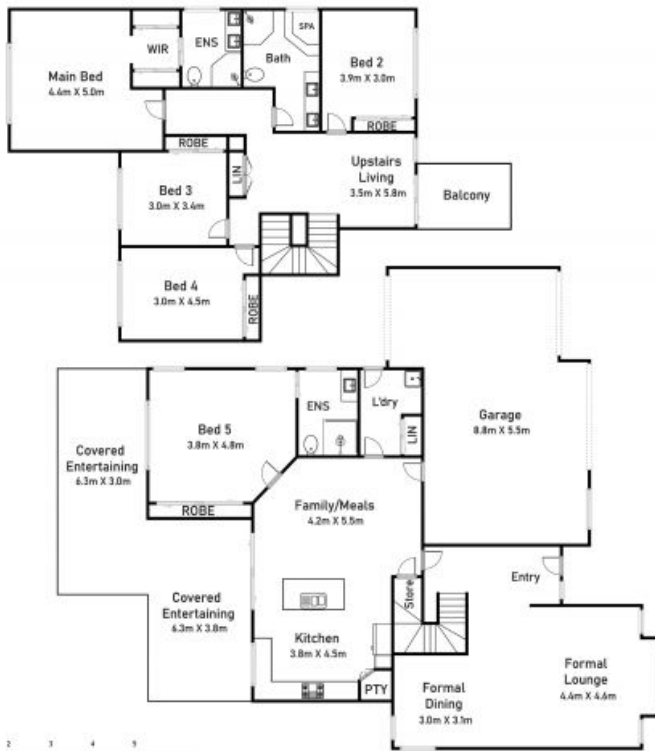

0 1 2 3 4 5 SCALE (METRES)

Scale in metres, indicative only. All information contained herein is obtained from sources we believe to be accurate, we cannot guarantee its accuracy. Interested persons should make and rely on their own enquiries.

6 Kerrigan Cres, Elderslie NSW 2570

6 Kerrigan Crescent, Elderslie, NSW